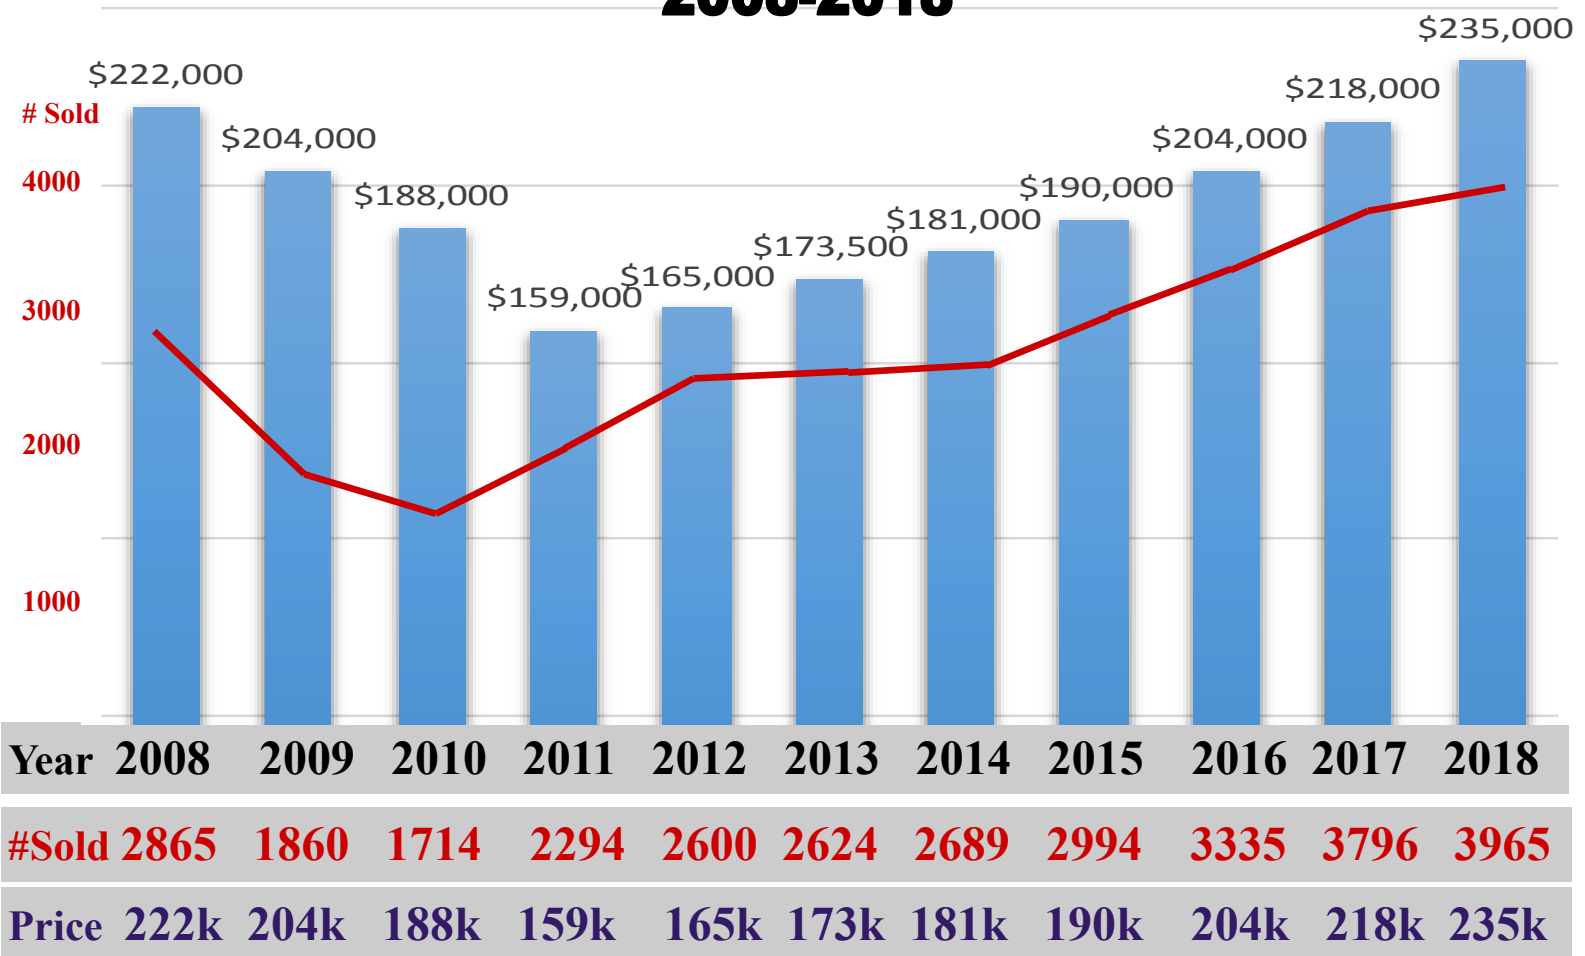

Sold Statistics

Mesa County Residential Properties 2008-2018

Above chart shows **median sold price** and **total sold properties** on an annual basis from 2008 through 2018.

Source: GJARA MLS

1015 N. 7th Street
Grand Junction, CO 81501
(970) 242-3647
www.brayandcosearch.com